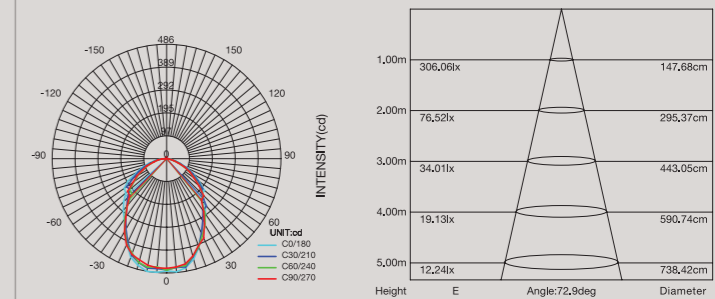

21W LED 3000°K lm1850

SO 45

21W LED 3000°K lm1850+
20W LED 3000°K lm1780

SO 60

30W LED 3000°K lm2200+
40W LED 3000°K lm3560

symbols

photometric test AP

photometric test SO 60