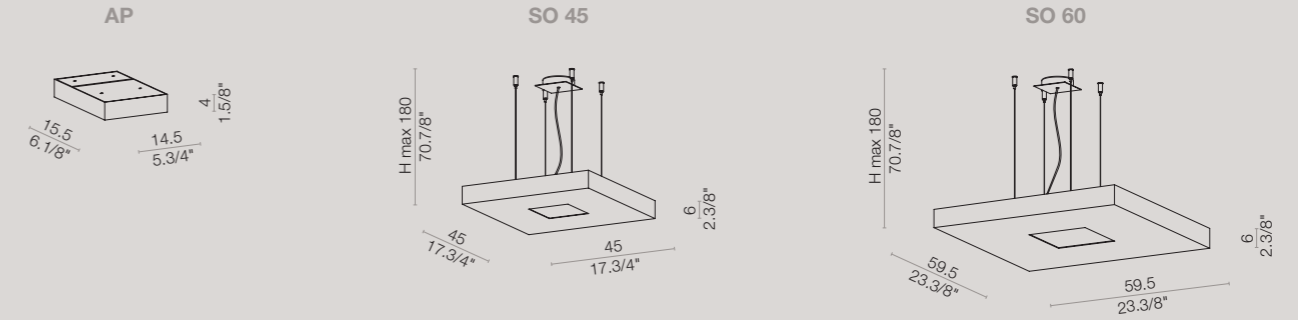

SO 60
suspension

dimensions
L 59.5 x W 59.5 x H 6 cm

color
dove 1019

AP
wall lamp

dimensions
W 14.5 x DPT 15.5 x H 4 cm

color
white 9010

[En] → The indirect lighting sources are shielded by two bands in satin finish PMMA, complementing the geometry of the lighting fixture.

[It] → Le sorgenti luminose che direzionano la luce verso l'alto sono schermate da due fasce in PMMA satinato che completano la geometria della lampada.

NOIR

S0 60
suspension

dimensions
L 59.5 x W 59.5 x H 6 cm

color
grey 7031

NOIR

AP
wall lamp

dimensions
W 14.5 x DPT 15.5 x H 4 cm

color
white 9010

NOIR collection

design Massimo Tonetto

[En] → Powder-coated metal structure available in 5 colors. Direct and indirect light for the hanging version. Satin-finish PMMA diffusers. Only indirect light for the wall version.